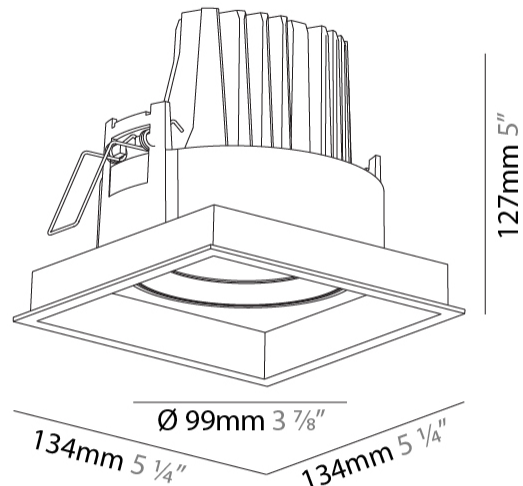

PHYSICAL

Shape: Square
Length (mm): 134
Length (in): 5 ¼
Width (mm): 134
Width (in): 5 ¼
Height (mm): 127
Height (in): 5
Ceiling Thickness (mm): 10 / 12.5 / 15
Ceiling Thickness (in): 3/8 or 1/2 or 9/16
Min. Recessing Depth (mm): 160
Min. Recessing Depth (in): 6 5/16
Light Distribution: Adjustable / Downlight
Weight (kg): 0.8
Weight (lbs): 1.76
Fixture Finish: SSR / BKV / CWI / CRY / HAB / UFT / ITA / RUA / FTG / MYG / LOD / PUS / FRO / FUP / KIA / POP / BLS / SPG / MEY / GOH / GUM / CHC / COM / ABZ / JAG / OBR / MOS / ROR
Fixture Material: Aluminum Die Cast
Cut-out Measurements: 125mm / 4 5/16" x 125mm / 4 5/16"

ELECTRICAL

Lamp Type: LED (Zhaga Standard)
Total Output Wattage (W): 12 / 15
Dimming: Tri-Mode (Non-Dimming and Phase Dimming (120Vac only) and 0-10V Dimming)
Driver Included: No
Driver Location: Recessed Housing
Driver Type: Constant Current - Universal
Housing: See components
Input Voltage (V): 120 - 277
Constant Current (MA): 350

LED

Number of LEDs: 1
Color Temperature (°K): 2700 / 3000 / 3500 / 4000
Max. Delivered Lumen (lm): 830 / 930 / 1010 / 1030
CRI: >90 CRI
Lamp Life (hrs): 50000

OPTICAL

Reflector°: 8
Adjustability: Rotational 355°; Tilt 30°

RATINGS AND CERTIFICATIONS

Certified By: Certified for North American Standards
IP rating: IP20