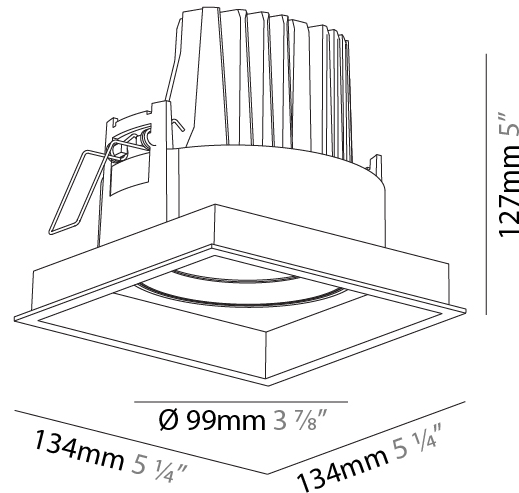

PHYSICAL

Shape: Square
 Length (mm): 134
 Length (in): 5 ¼
 Width (mm): 134
 Width (in): 5 ¼
 Height (mm): 127
 Height (in): 5
 Ceiling Thickness (mm): 10 / 12.5 / 15
 Ceiling Thickness (in): 3/8 or 1/2 or 9/16
 Min. Recessing Depth (mm): 160
 Min. Recessing Depth (in): 6 5/16
 Light Distribution: Adjustable / Downlight
 Weight (kg): 0.8
 Weight (lbs): 1.76
 Fixture Finish: SSR / BKV / CWI / CRY / HAB / UFT / ITA / RUA / FTG / MYG / LOD / PUS / FRO / FUP / KIA / POP / BLS / SPG / MEY / GOH / GUM / CHC / COM / ABZ / JAG / OBR / MOS / ROR
 Fixture Material: Aluminum Die Cast
 Cut-out Measurements: 125mm / 4 5/16" x 125mm / 4 5/16"

RATINGS AND CERTIFICATIONS

Certified By: Certified for North American Standards
 IP rating: IP20

125mm x 125mm 4 15/16" x 4 15/16"	160mm 6 3/16"	10 15 mm 3/8" 9/16"	30°	355°		
A						

MECHANIQ SQUARE COMFORT SINGLE RECESSED