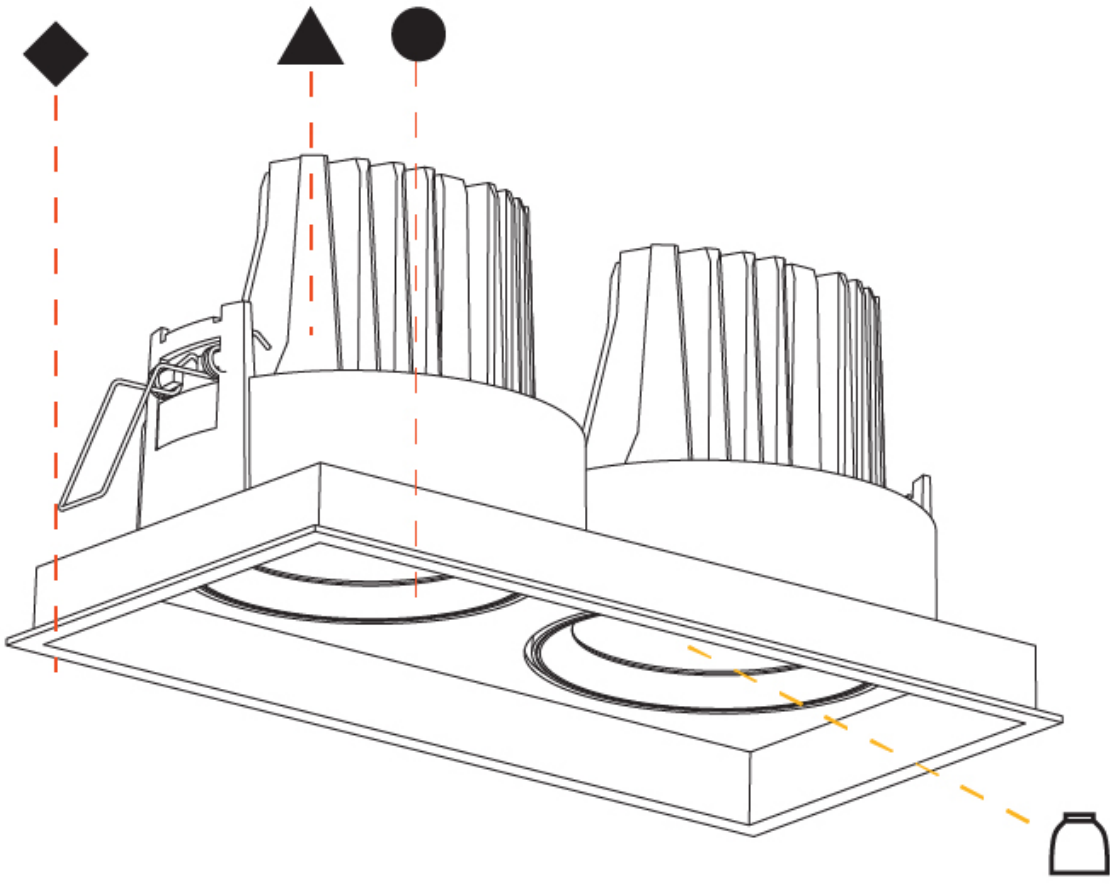

MECHANIQ SQUARE COMFORT DOUBLE RECESSED

A35094-

PROJECT	_____
TYPE	_____
SPECIFIER	_____
QUANTITY	_____
DATE	_____

A