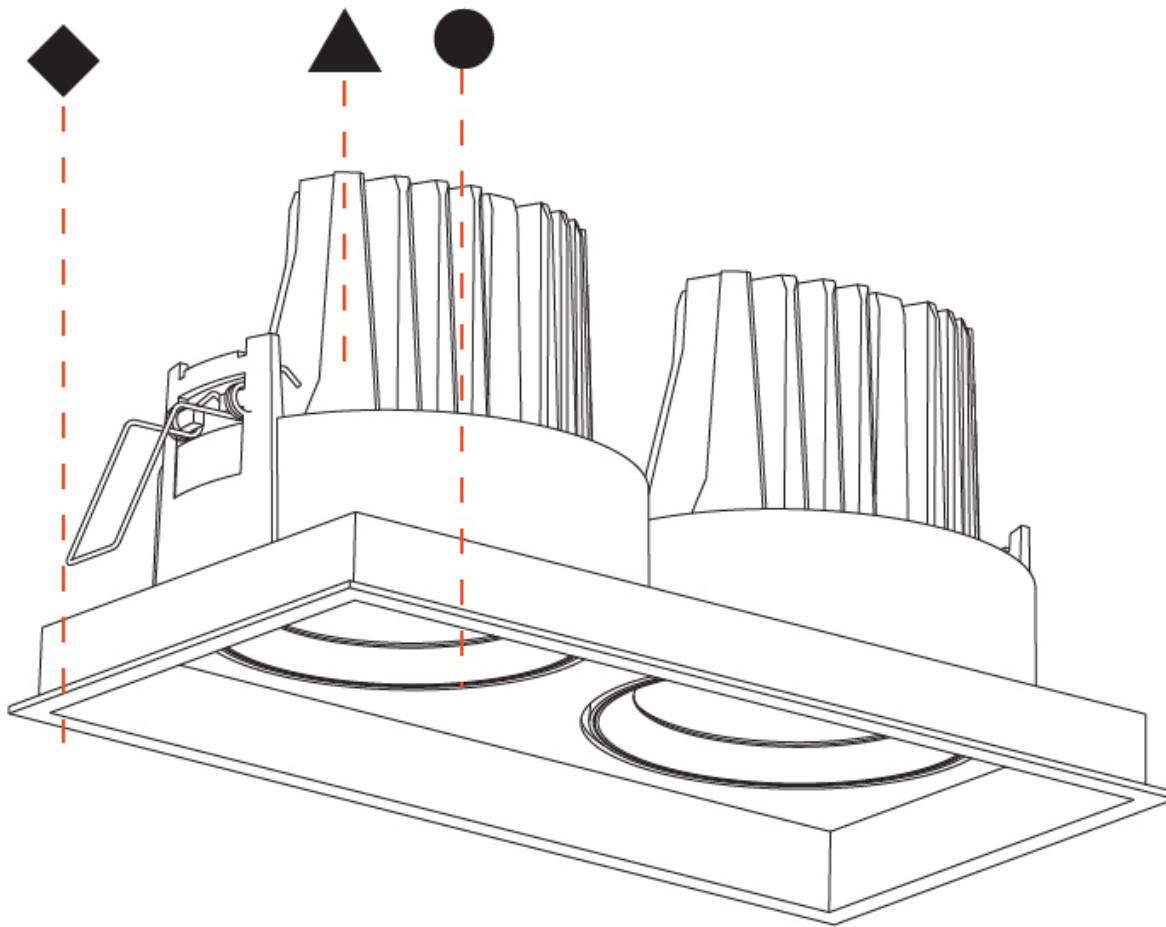

MECHANIQ SQUARE COMFORT DOUBLE RECESSED

A35091-

PROJECT	_____
TYPE	_____
SPECIFIER	_____
QUANTITY	_____
DATE	_____