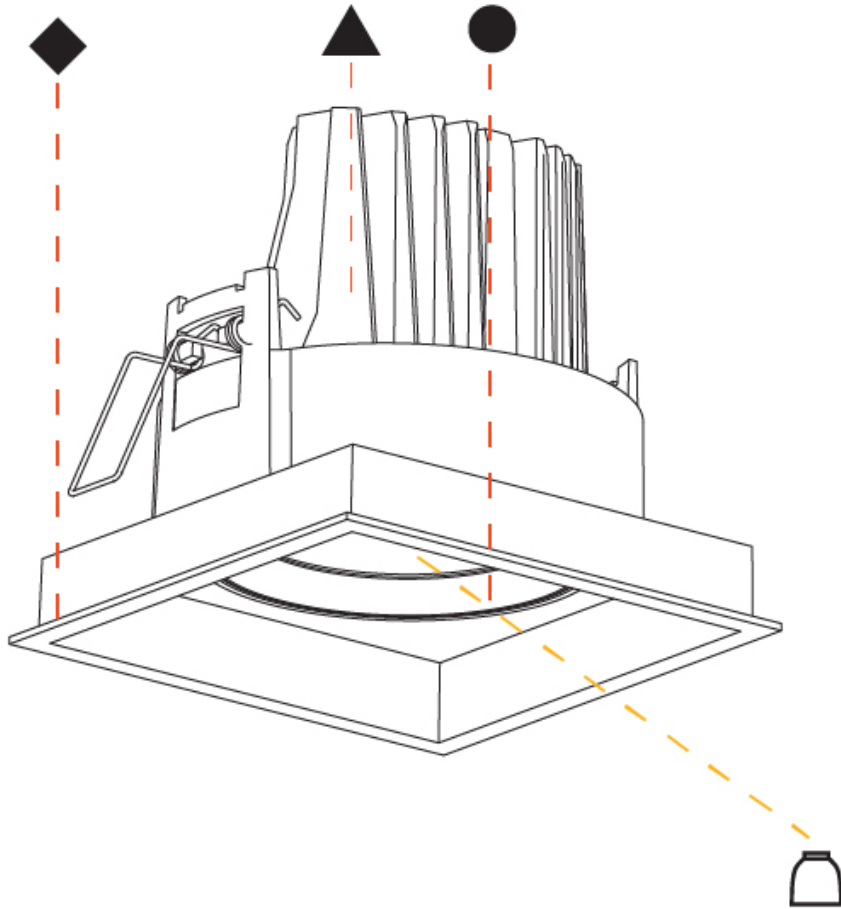

MECHANIQ SQUARE COMFORT SINGLE RECESSED

A35082-

PROJECT	_____
TYPE	_____
SPECIFIER	_____
QUANTITY	_____
DATE	_____

A