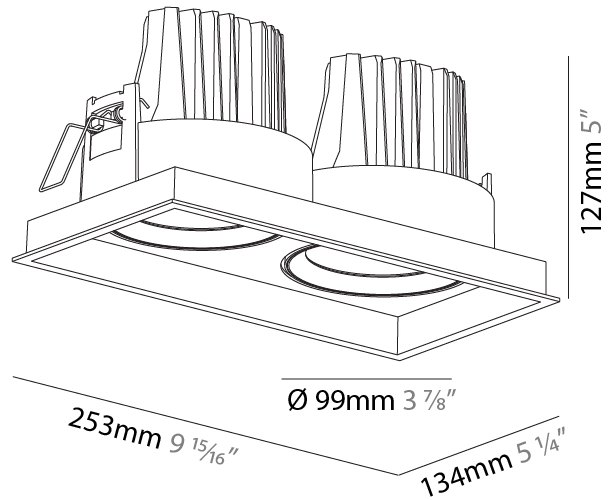

PHYSICAL

Shape: Rectangle
Length (mm): 253
Length (in): 9 15/16
Width (mm): 134
Width (in): 5 1/4
Height (mm): 127
Height (in): 5
Ceiling Thickness (mm): 10 / 12.5 / 15
Ceiling Thickness (in): 3/8 or 1/2 or 9/16
Min. Recessing Depth (mm): 160
Min. Recessing Depth (in): 6 5/16
Light Distribution: Adjustable / Downlight
Weight (kg): 1.535
Weight (lbs): 3.38
Installation Requirement: Requires 2 Housings - See Components
Fixture Finish: SSR / BKV / CWI / CRY / HAB / UFT / ITA / RUA / FTG / MYG / LOD / PUS / FRO / FUP / KIA / POP / BLS / SPG / MEY / GOH / GUM / CHC / COM / ABZ / JAG / OBR / MOS / ROR
Fixture Material: Aluminum Die Cast
Cut-out Measurements: 242mm / 9 1/2" x 125mm / 4 15/16"

ELECTRICAL

Lamp Type: LED (Zhaga Standard)
Total Output Wattage (W): 52.8
Dimming: Tri-Mode (Non-Dimming and Phase Dimming (120Vac only) and 0-10V Dimming)
Driver Included: No
Driver Location: Recessed Housing
Driver Type: Constant Current - Universal
Housing: See components
Input Voltage (V): 120 - 277
Constant Current (MA): 700

LED

Number of LEDs: 2
Color Temperature (°K): 2700 / 3000 / 3500 / 4000
Max. Delivered Lumen (lm): 4071 / 4295 / 4670 / 4808
CRI: >90 CRI
Lamp Life (hrs): 50000

OPTICAL

Reflector: 18 / 26 / 40
Adjustability: Rotational 355°; Tilt 30°

RATINGS AND CERTIFICATIONS

Certified By: Certified for North American Standards
IP rating: IP20